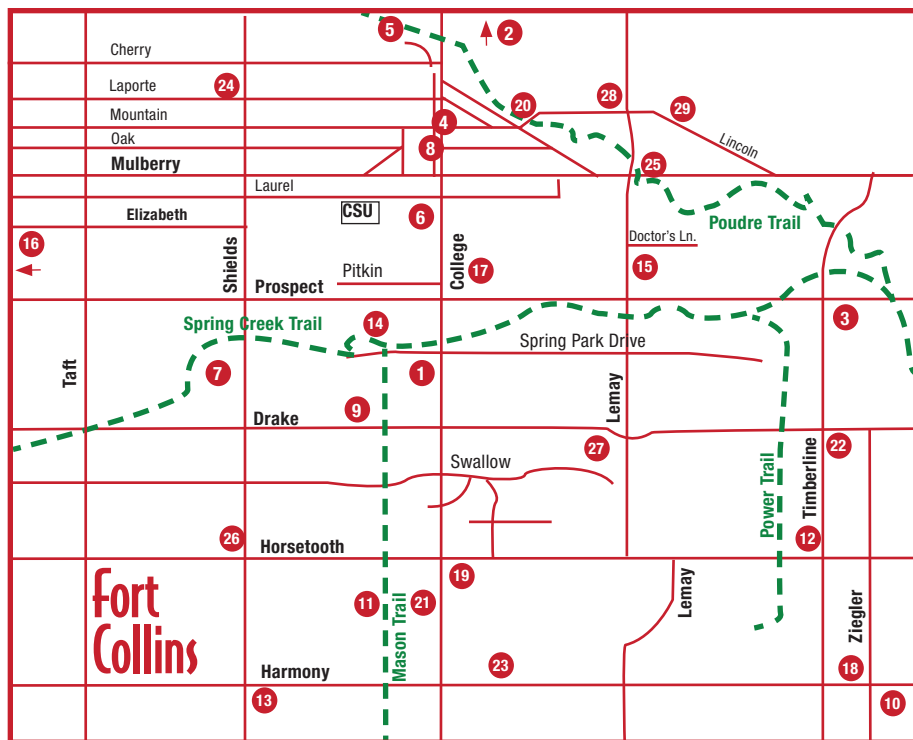

Low-carbon commute

Fill your tank at a Bike to Work Day Breakfast station
Wednesday, June 24

Riding your bike to work helps keep you fit, saves money and reduces emissions. Join the crowds and pedal into work on Bike to Work Day and every day.

For information, contact a representative in your community:

Fort Collins: Dave "DK" Kemp, 416-2411, dakemp@fcgov.com, www.fcgov.com/bicycling.

Greeley: Michelle Marison, 310-5220, Michelle@gtfoundation.org, www.gtfoundation.com.

Loveland: Dereck Schuler, 962-2647, schuld@ci.loveland.co.us, www.cityofloveland.com.

- **1 Whole Foods Market, 2201 S. College Ave.**
  Sponsor: Whole Foods Market
- **2 New Belgium Brewery, 500 Linden St.**
  Sponsor: New Belgium Brewery
- **3 Advanced Energy, Prospect and Sharp Point Drive**
  Sponsor: Advanced Energy
- **4 Café Bicyclette, Old Town Square**
  Sponsor: Bike Fort Collins
- **5 Clean Air Lawn Care and Morning Fresh Dairy, 415 Mason Ct.**
  Sponsors: ExperiencePlus!, Clean Air Lawn Care, Morning Fresh Dairy
- **6 West Side of CSU Oval**
  Sponsor: CSU Parking Services
- **7 Rolland Moore Park, South Shields & Rolland Moore Drive**
  Sponsors: Rocky Mountain Parent Magazine & Wright Life
- **8 Oak Street Plaza, College Avenue & Oak Street**
  Sponsor: Bike Week committee
- **9 Public Service Credit Union, Drake Street and Research Boulevard**
  Sponsors: Public Service Credit Union, Saturn of Fort Collins

- **10 National Inspection Services, 3109 Michelle Lane (near Ziegler and Harmony)**
  Sponsor: National Inspection Services
- **11 Recycled Cycles, 4031 South Mason St.**
  Sponsor: Recycled Cycles
- **12 Platte River Power Authority, Timberline Road and Horsetooth Road**
  Sponsor: Platte River Power Authority
- **13 Front Range Community College, Harmony and Shields**
  Sponsor: Front Range Community College
- **14 Center Avenue at Spring Creek Trail**
  Sponsor: Become Fit
- **15 Poudre Valley Hospital, South Lemay Avenue and Doctors Lane**
  Sponsor: Poudre Valley Hospital
- **16 Overland Trail and Elizabeth**
  Sponsor: Center for Disease Control
- **17 Café Vino, 1200 S. College Ave.**
  Sponsor: Café Vino
- **18 Panera Bread at Front Range Village, Harmony Road & Ziegler Rd.**
  Sponsor: Panera Bread
- **19 Panera Bread, 3700 S. College Ave.**
  Sponsor: Panera Bread

- **20 Poudre Bike Trail behind In-Situ, 221 E. Lincoln Ave**
  Sponsors: In-Situ and Tastebuds Epicurean Cafe and Catering
- **21 REI, 4025 S. College Ave.**
  Sponsor: REI
- **22 King Soopers, Drake Street and Timberline Road**
  Sponsor: King Soopers
- **23 King Soopers, JFK Parkway and Harmony Road**
  Sponsor: King Soopers
- **24 Forney Industries, 1830 Laporte Ave**
  Sponsor: Forney Industries
- **25 Poudre Trail at Lemay near underpass**
  Sponsor: Fort Collins Veterinary Emergency Hospital
- **26 Catalyst Coffee, 3501 S Shields**
  Sponsors: Overland Mountain Bike Club, Catalyst Coffee, Performance Physical Therapy
- **27 Sunflower Farmers Market, 2601 S. Lemay Ave.**
  Sponsor: Sunflower Farmers Market
- **28 Gallegos Sanitation Lincoln & Lemay**
  Sponsor: Gallegos Sanitation and Cycle Tote
- **29 Fort Collins Brewery 1900 E. Lincoln Ave.**
  Sponsor: Fort Collins Brewery